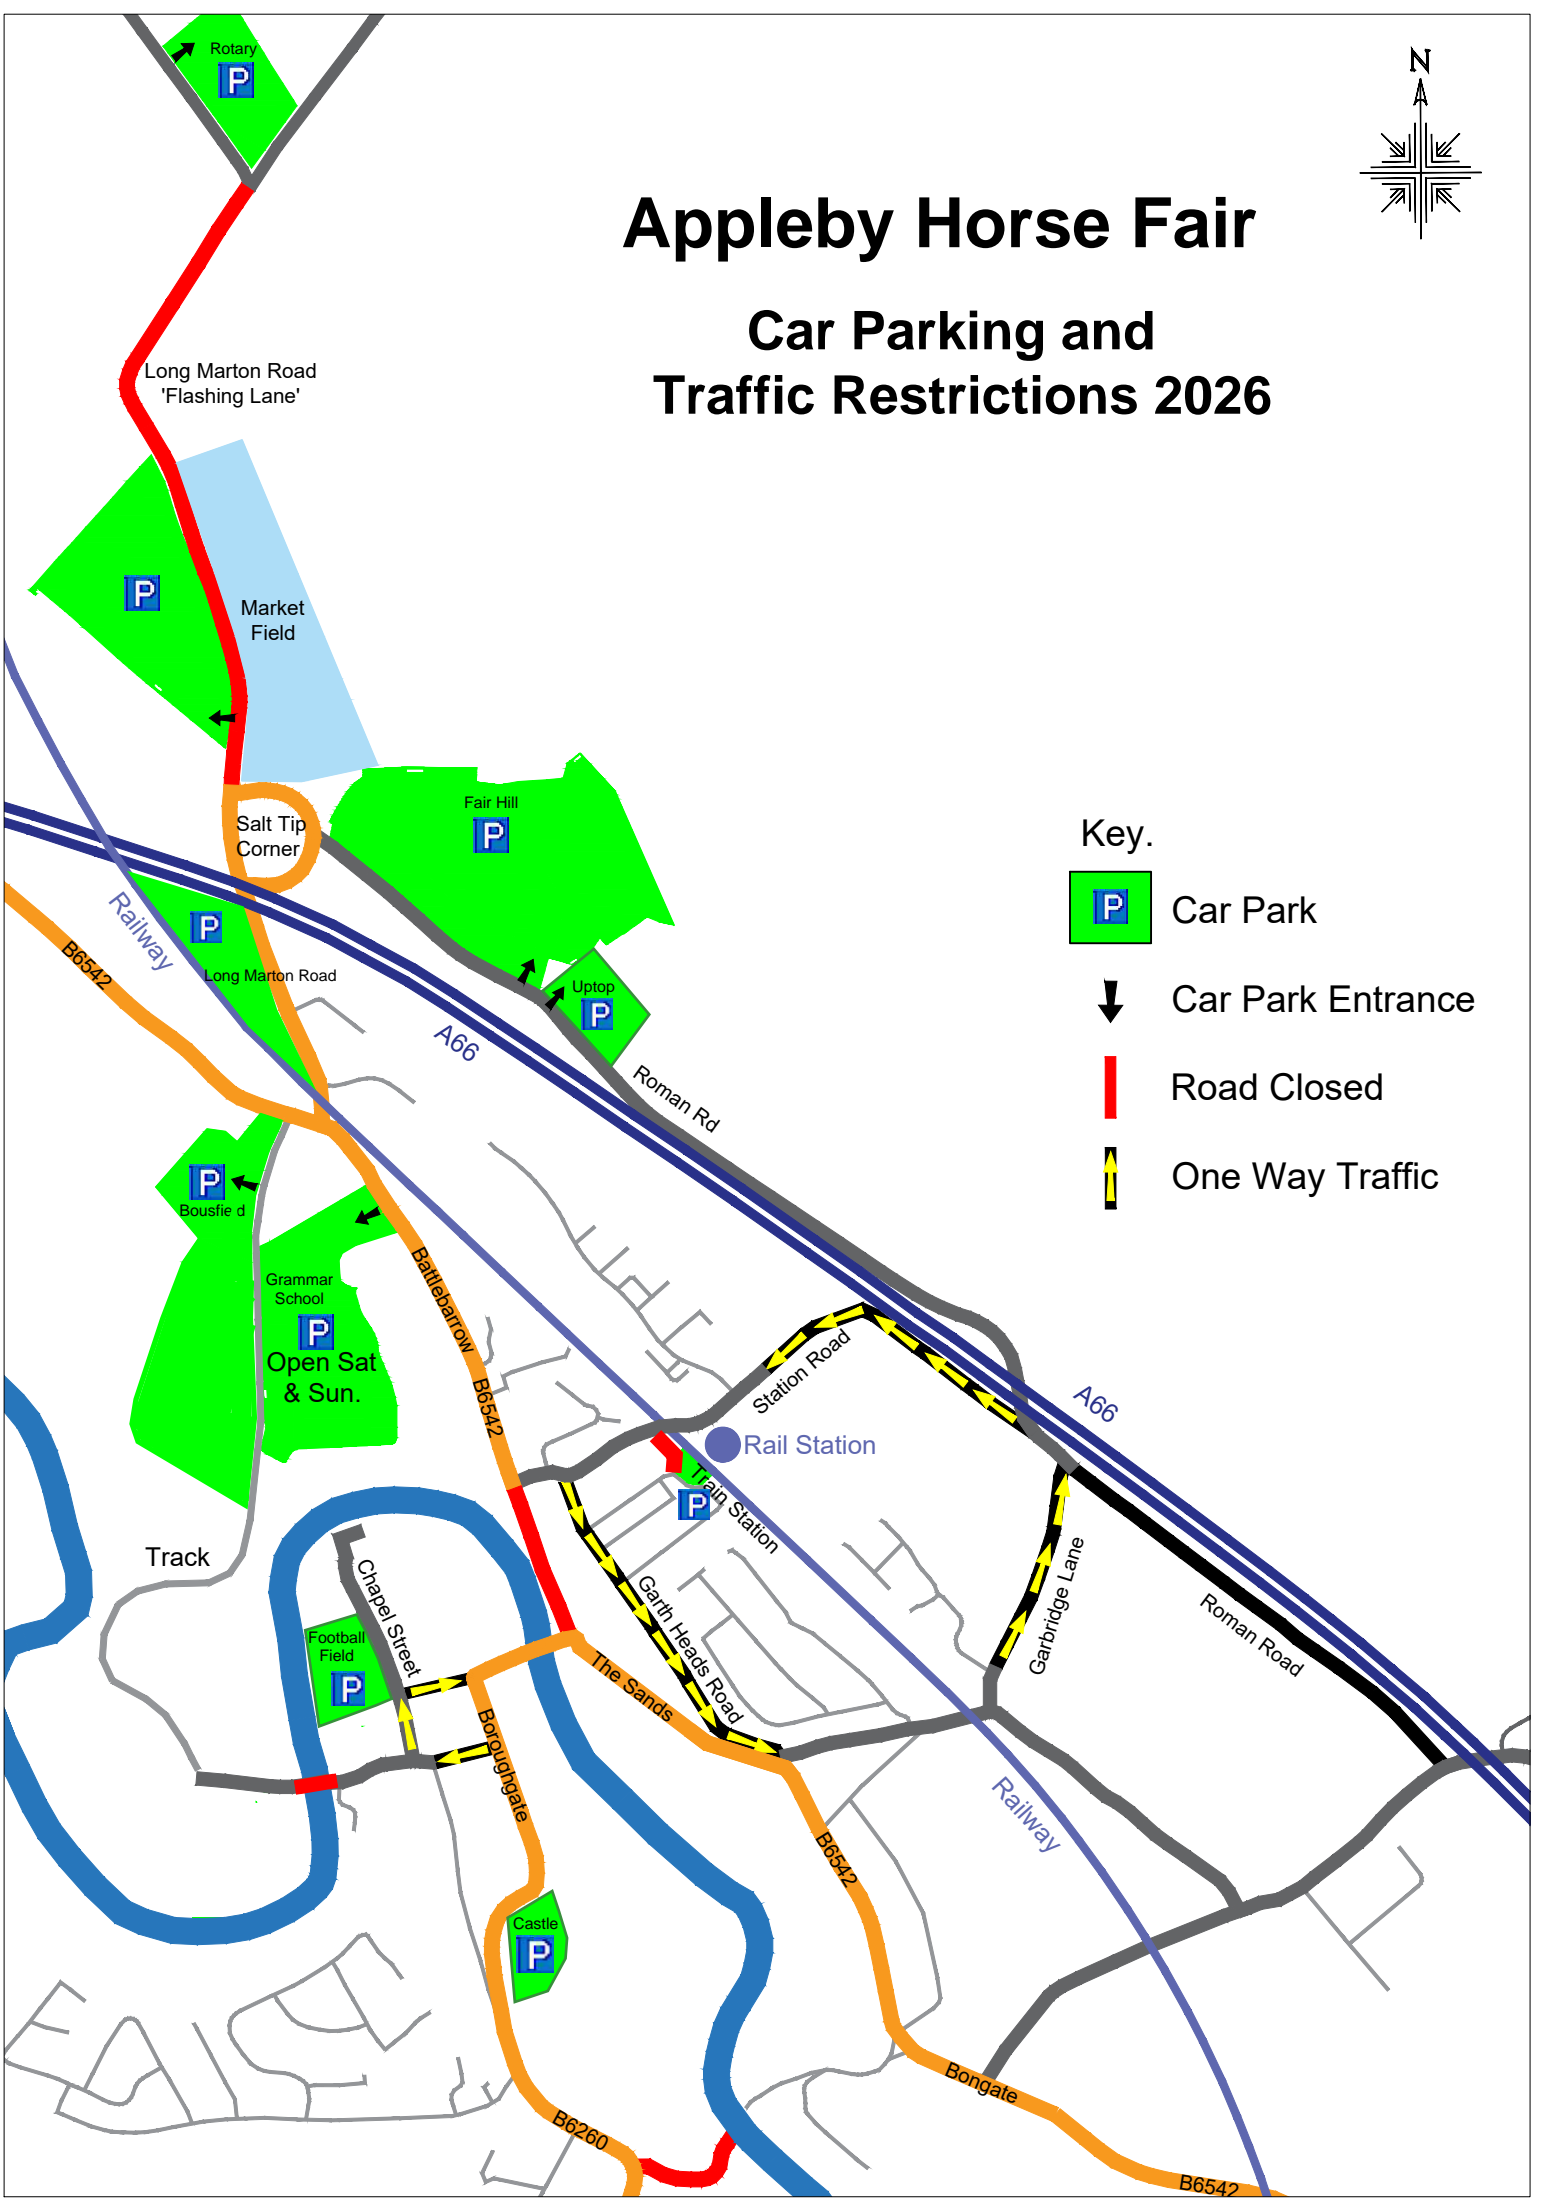

Appleby Horse Fair

Car Parking and Traffic Restrictions 2026

Key.

Car Park

Car Park Entrance

Road Closed

One Way Traffic