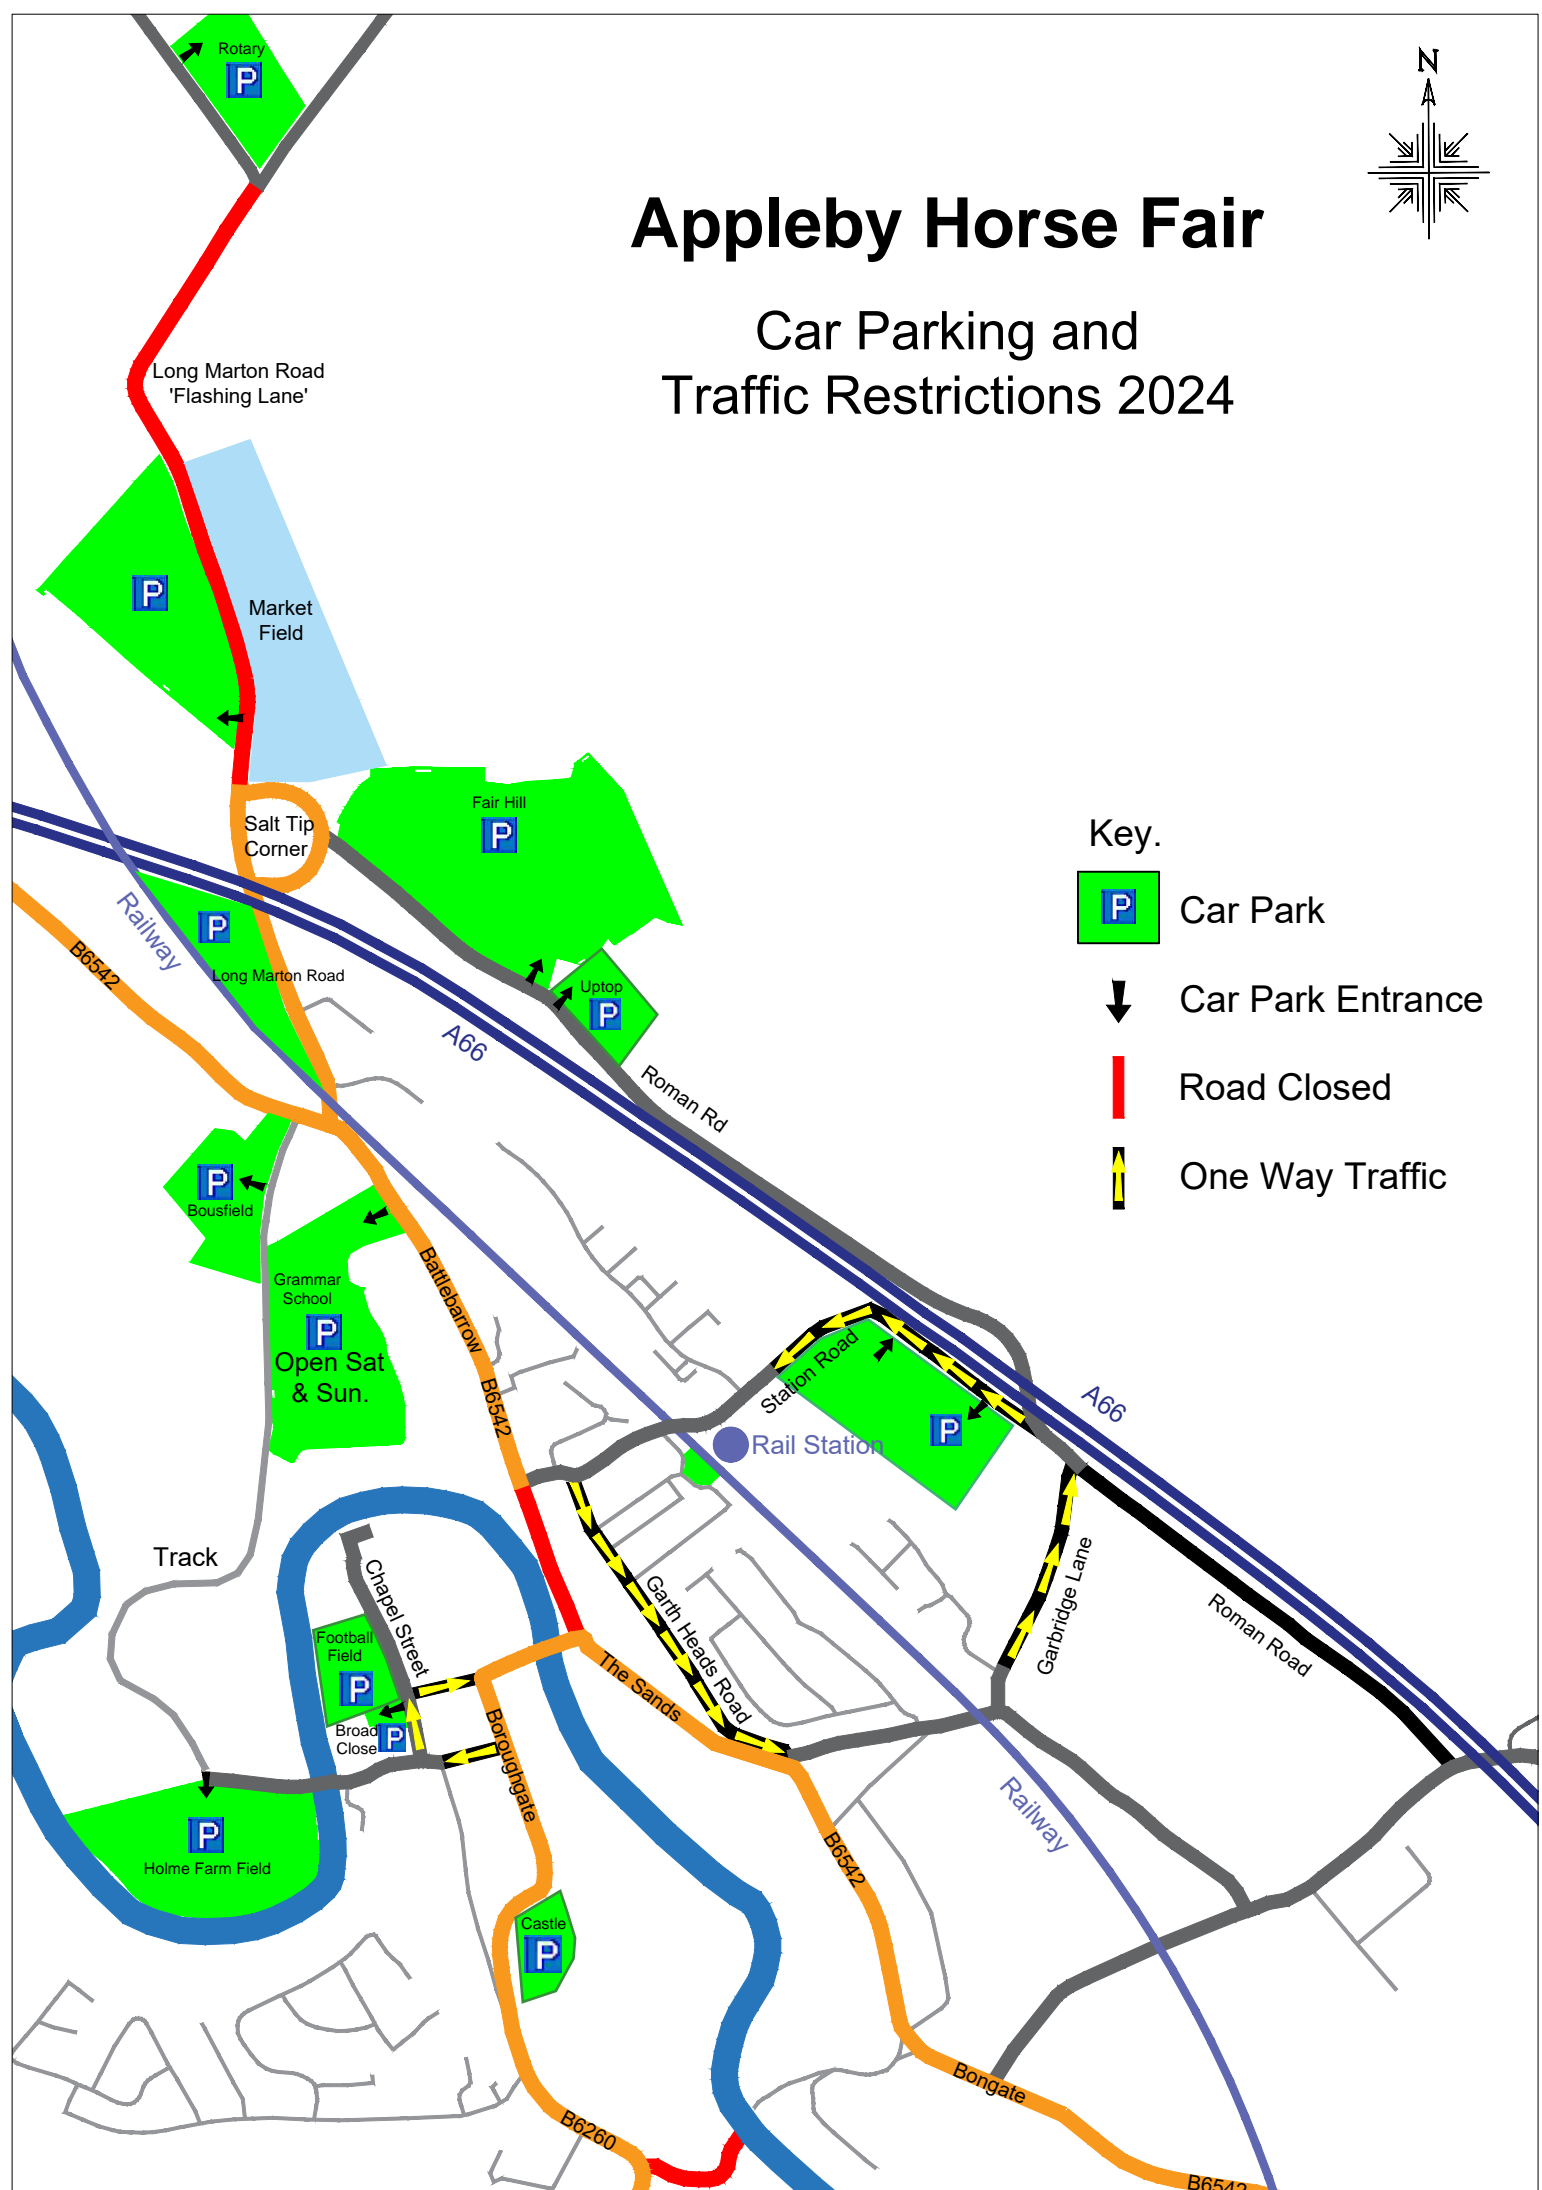

Appleby Horse Fair

Car Parking and Traffic Restrictions 2024

Key.

Car Park

Car Park Entrance

Road Closed

One Way Traffic

Rotary
P

Long Marton Road
'Flashing Lane'

P

Market Field

Salt Tip Corner

P

Fair Hill

P

Uptop

Roman Rd

Long Marton Road

A66

P

Bousfield

Grammar School
P
Open Sat & Sun.

Station Road

Rail Station

P

A66

Roman Road

Railway

Carbridge Lane

Track

Football Field
P

Broad Close
P